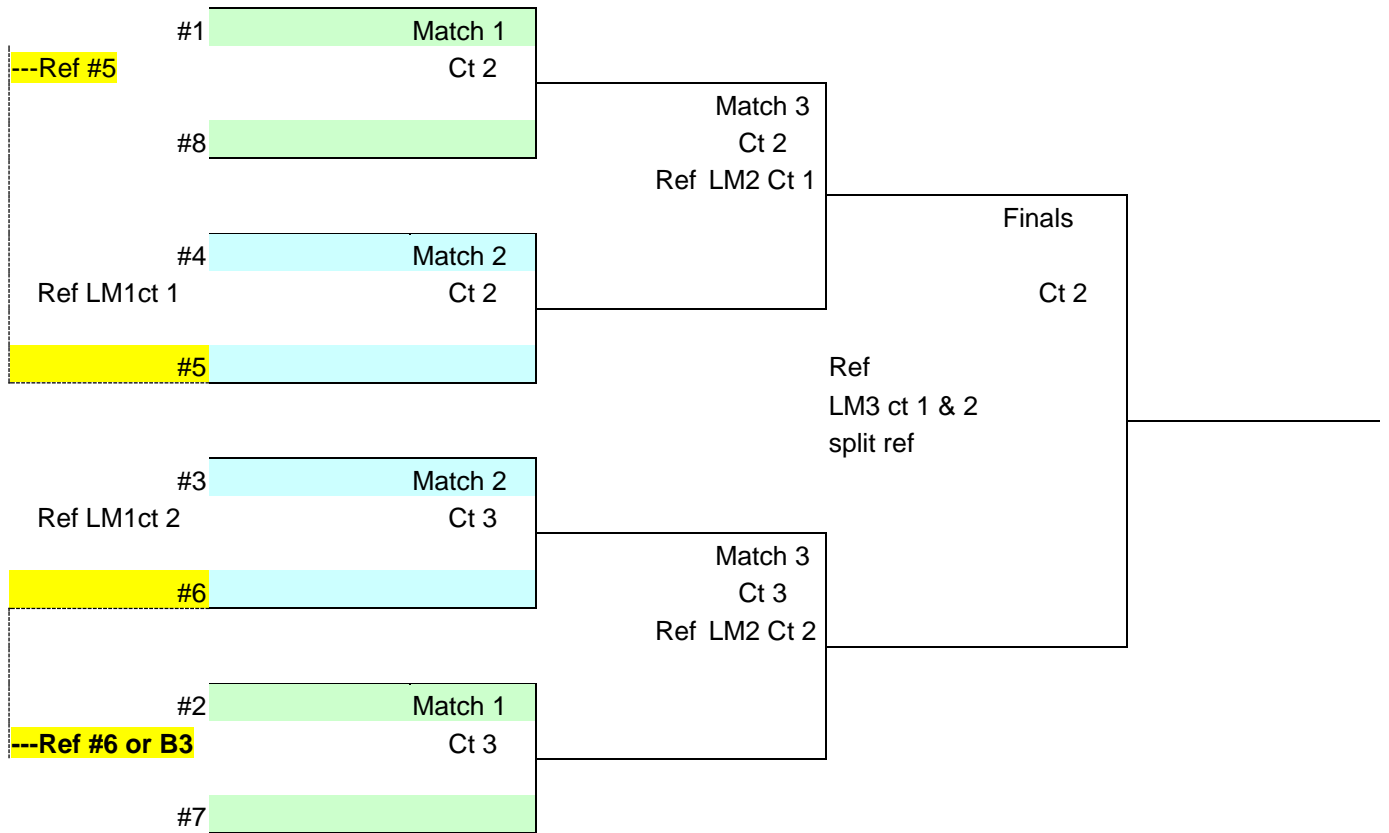

15/16u – 3/19 – Gold Bracket Re-Seed

Playoffs	Match 1 Ct 1		Match 2 Ct 1		Match 3 Ct 1		Finals Ct 1	
	#1	#8	#4	#5	WM1	WM2	WCt 1	WCt2
Game 1								
Game 2								
Game 3								
Pt Dif								
Won								
Loss								

Playoffs	Match 1 Ct 2		Match 2 Ct 2		Match 3 Ct 2	
	#2	#7	#3	#6	WM1	WM2
Game 1						
Game 2						
Game 3						
Pt Dif						
Won						
Loss						